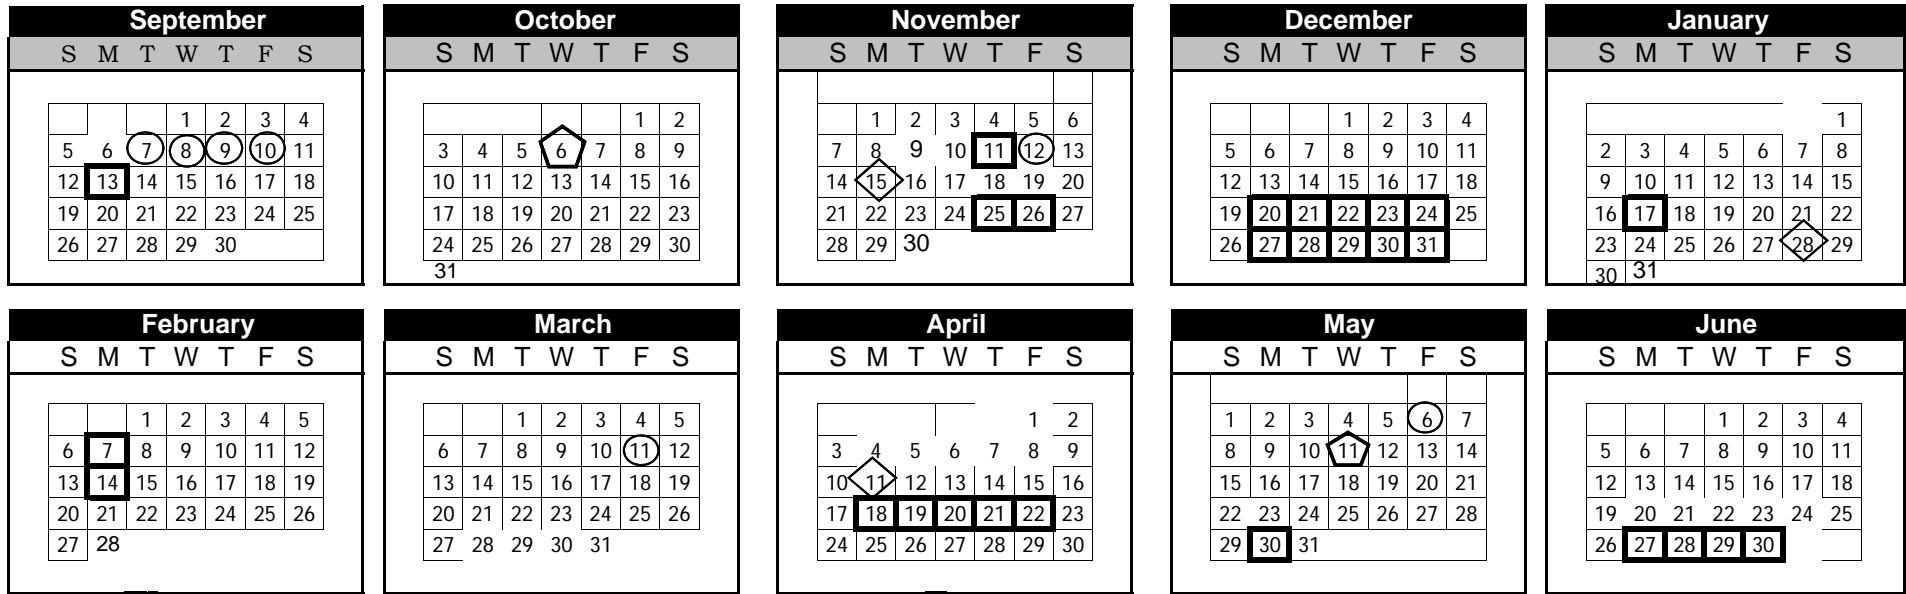

Maria Wagner Chappelle, Executive Director
Diane Kurita, Admissions Dir.
Joel Camarena, Behavior Specialist Supervisor
Heather Manning, Vocational Coordinator

Rossier Park School
7100 Knott Avenue, Buena Park, CA 90620
714-562-0441

Joan Bogaty, Program Administrator
Jennifer Bertotti, Education Director
Susan Sheldon, Clinical Director
Martha Teran, Transportation Supervisor

Academic Calendar 2010-2011

Sept. 7-10- Staff Inservice Days- NO SCHOOL
Sept. 13 - FIRST STUDENT DAY
Oct 6 - Back To School Night (6:00-800)
Early Dismissal - 1:15
Nov. 11 - Veterans Day- NO SCHOOL
Nov. 12 - Staff Inservice NO SCHOOL
Nov. 15 - End of First Quarter
Nov. 24 -Early Dismissal 1:15
Nov. 25-26 - Thanksgiving Holiday NO SCHOOL
Dec. 17 - Early Dismissal 1:15
Dec. 20 - 31, 2010- Winter Break- NO SCHOOL
Jan. 3 -STUDENTS RETURN TO SCHOOL
Jan. 17 - Martin Luther King Jr. Day-NO SCHOOL
Jan 28 - End of Semester
Feb. 4 - Early Dismissal 1:15
Feb. 7 -President's Day- NO SCHOOL